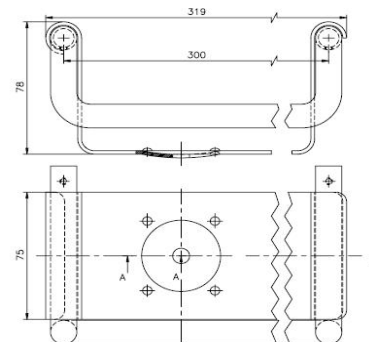

PRODUCT DOCUMENTATION

Product Name: Shampoo shelf, theft proof

Article Number: 14.7031.02.302

Satin stainless steel

16.7031.01.309

Polished stainless steel

Photo:

Drawing:

Product Information:

Material: AISI 316 stainless steel
Surface finish: Satin 320 grain or polished
Material thickness / Radius: Ø14
Height: 78mm Width: 319mm Depth: 105mm

Product Specification:

d line Shampoo shelf stainless, theft proof, with Ø14x105 c/c 300mm bracket with concealed fixing AISI 316 satin stainless steel.

d line Shampoo shelf stainless, theft proof, with Ø14x105 c/c 300mm bracket with concealed fixing AISI 316 polished stainless steel.

"Type design guide line here"

The high humidity levels in the bathroom setting necessitates the use of a non-corrosive rustresistant stainless steel. the only metal used in d line's bathroom fittings is AISI 316, also known as marine quality stainless steel.

-

Mounting:

Ø4,5x70mm screws with plugs 8x40mm. Please use correct screws and plugs for the type of wall.

Packing:

1 pcs. in a bag, 4 pcs. per box.

Maintenance:

Wash down with mild detergent, rinse off with clean water and dry off with soft dry cloth.